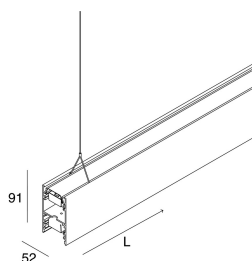

LUCKY EVO B

100283.01 + 100251.99

novalux
ITALIAN LIGHTING DESIGN SINCE 1948

Features

Use: Indoor
Type of installation: SUSPENDED
Emission: DIRECT/INDIRECT
Optics: OPAL
Colour: WHITE
Dimming: DALI
Emergency: NO
L: 1687mm
A: 52mm
H: 91mm
Made in: ITALY
Warranty: 5 years
Weight: 6kg