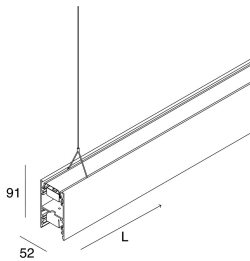

## Features

Use: Indoor  
Type of installation: SUSPENDED  
Emission: DIRECT/INDIRECT  
Optics: OPAL  
Colour: WHITE  
Dimming: DALI  
Emergency: NO  
L: 1968mm  
A: 52mm  
H: 91mm  
Made in: ITALY  
Warranty: 5 years  
Weight: 6.8kg