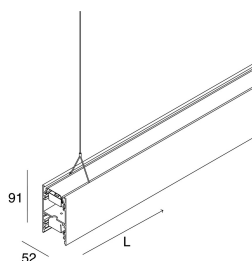

## Features

Use: Indoor  
Type of installation: SUSPENDED  
Emission: DIRECT/INDIRECT  
Optics: OPAL  
Colour: BLACK  
Dimming: DALI  
Emergency: NO  
L: 1968mm  
A: 52mm  
H: 91mm  
Made in: ITALY  
Warranty: 5 years  
Weight: 6.8kg