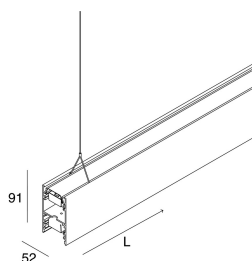

LUCKY EVO B

1002C2.02 + 1002A1.99

novalux
ITALIAN LIGHTING DESIGN SINCE 1948

Features

Use: Indoor
Type of installation: SUSPENDED
Emission: DIRECT/INDIRECT
Optics: OPAL
Colour: BLACK
Dimming: ON/OFF
Emergency: NO
L: 2249mm
A: 52mm
H: 91mm
Made in: ITALY
Warranty: 5 years
Weight: 7.7kg