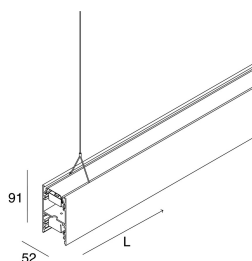

## Features

Use: Indoor  
Type of installation: SUSPENDED  
Emission: DIRECT/INDIRECT  
Optics: OPAL  
Colour: WHITE  
Dimming: DALI  
Emergency: NO  
L: 2249mm  
A: 52mm  
H: 91mm  
Made in: ITALY  
Warranty: 5 years  
Weight: 7.7kg