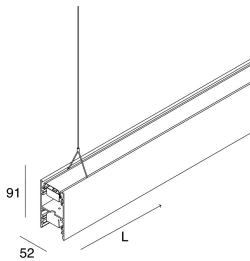

LUCKY EVO B

1002C6.01 + 1002A1.99

novalux
ITALIAN LIGHTING DESIGN SINCE 1948

Features

Use: Indoor
Type of installation: SUSPENDED
Emission: DIRECT/INDIRECT
Optics: OPAL
Colour: WHITE
Dimming: DALI
Emergency: NO
L: 2249mm
A: 52mm
H: 91mm
Made in: ITALY
Warranty: 5 years
Weight: 7.7kg