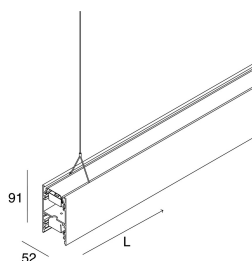

LUCKY EVO B

1002C6.02 + 1002A1.99

novalux
ITALIAN LIGHTING DESIGN SINCE 1948

Features

Use: Indoor
Type of installation: SUSPENDED
Emission: DIRECT/INDIRECT
Optics: OPAL
Colour: BLACK
Dimming: DALI
Emergency: NO
L: 2249mm
A: 52mm
H: 91mm
Made in: ITALY
Warranty: 5 years
Weight: 7.7kg