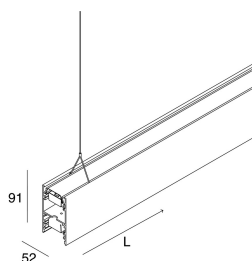

LUCKY EVO B

1002D0.01 + 1002A2.99

novalux
ITALIAN LIGHTING DESIGN SINCE 1948

Features

Use: Indoor
Type of installation: SUSPENDED
Emission: DIRECT/INDIRECT
Optics: OPAL
Colour: WHITE
Dimming: PUSH
Emergency: NO
L: 2530mm
A: 52mm
H: 91mm
Made in: ITALY
Warranty: 5 years
Weight: 8.5kg