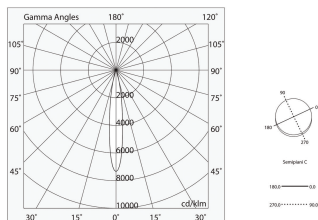

LUCKY EVO B

1002F7.01

novalux

ITALIAN LIGHTING DESIGN SINCE 1948

Features

Use: Indoor
Type of installation: SUSPENDED
Emission: DIRECT/INDIRECT
Optics: SPOT
Beam: 34°
Colour: WHITE
Dimming: ON/OFF
Emergency: NO
L: 1125mm
A: Ø63mm
H: 65mm
Made in: ITALY
Warranty: 5 years
Weight: 1.5kg

Tech data

Luminaire input power: 29W
Luminaire luminous flux: 2230lm
IP: 20
Insulation class: I
Supply voltage: 220-240V 50/60Hz
SELV: Si

Source

Light source: LED
Source power: 2X12W
Source luminous flux: 2750lm
Colour temperature: 3000K
CRI: >90
Colour tolerance: 3 Step MacAdam
LED lifespan: 50000h L80 B20