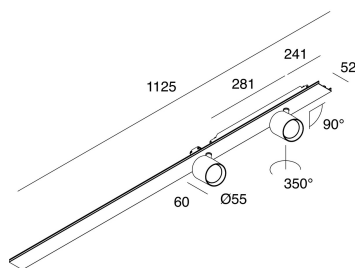

LUCKY EVO B

1002F7.01

novalux

ITALIAN LIGHTING DESIGN SINCE 1948

Features

Use: Indoor
Type of installation: SUSPENDED
Emission: DIRECT/INDIRECT
Optics: SPOT
Beam: 34°
Colour: WHITE
Dimming: ON/OFF
Emergency: NO
L: 1125mm
A: Ø63mm
H: 65mm
Made in: ITALY
Warranty: 5 years
Weight: 1.5kg

Tech data

Luminaire input power: 29W
Luminaire luminous flux: 2230lm
IP: 20
Insulation class: I
Supply voltage: 220-240V 50/60Hz
SELV: Si

Source

Light source: LED
Source power: 2X12W
Source luminous flux: 2750lm
Colour temperature: 3000K
CRI: >90
Colour tolerance: 3 Step MacAdam
LED lifespan: 50000h L80 B20