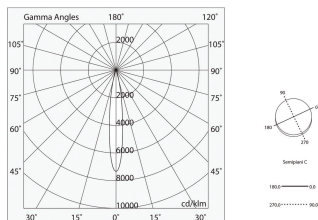

LUCKY EVO B

1002F7.02

novalux

ITALIAN LIGHTING DESIGN SINCE 1948

Features

Use: Indoor
Type of installation: SUSPENDED
Emission: DIRECT/INDIRECT
Optics: SPOT
Beam: 34°
Colour: BLACK
Dimming: ON/OFF
Emergency: NO
L: 1125mm
A: Ø63mm
H: 65mm
Made in: ITALY
Warranty: 5 years
Weight: 1.5kg

Tech data

Luminaire input power: 29W
Luminaire luminous flux: 2230lm
IP: 20
Insulation class: I
Supply voltage: 220-240V 50/60Hz
SELV: Si

Source

Light source: LED
Source power: 2X12W
Source luminous flux: 2750lm
Colour temperature: 3000K
CRI: >90
Colour tolerance: 3 Step MacAdam
LED lifespan: 50000h L80 B20