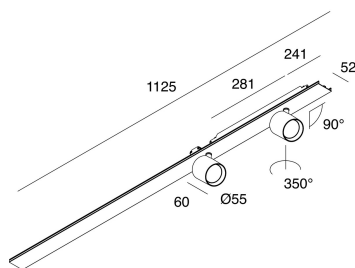

LUCKY EVO B

1002F7.02

novalux

ITALIAN LIGHTING DESIGN SINCE 1948

Features

Use: Indoor
Type of installation: SUSPENDED
Emission: DIRECT/INDIRECT
Optics: SPOT
Beam: 34°
Colour: BLACK
Dimming: ON/OFF
Emergency: NO
L: 1125mm
A: Ø63mm
H: 65mm
Made in: ITALY
Warranty: 5 years
Weight: 1.5kg

Tech data

Luminaire input power: 29W
Luminaire luminous flux: 2230lm
IP: 20
Insulation class: I
Supply voltage: 220-240V 50/60Hz
SELV: Si

Source

Light source: LED
Source power: 2X12W
Source luminous flux: 2750lm
Colour temperature: 3000K
CRI: >90
Colour tolerance: 3 Step MacAdam
LED lifespan: 50000h L80 B20