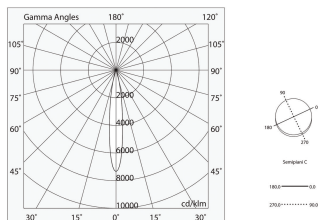

LUCKY EVO B

1002F9.01

novalux
ITALIAN LIGHTING DESIGN SINCE 1948

Features

Use: Indoor
Type of installation: SUSPENDED
Emission: DIRECT/INDIRECT
Optics: SPOT
Beam: 34°
Colour: WHITE
Dimming: PUSH
Emergency: NO
L: 1125mm
A: Ø63mm
H: 65mm
Made in: ITALY
Warranty: 5 years
Weight: 1.5kg

Tech data

Luminaire input power: 29W
Luminaire luminous flux: 2230lm
IP: 20
Insulation class: I
Supply voltage: 220-240V 50/60Hz
SELV: Si

Source

Light source: LED
Source power: 2X12W
Source luminous flux: 2750lm
Colour temperature: 3000K
CRI: >90
Colour tolerance: 3 Step MacAdam
LED lifespan: 50000h L80 B20