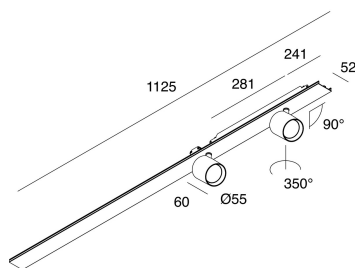

LUCKY EVO B

1002F9.01

novalux
ITALIAN LIGHTING DESIGN SINCE 1948

Features

Use: Indoor
Type of installation: SUSPENDED
Emission: DIRECT/INDIRECT
Optics: SPOT
Beam: 34°
Colour: WHITE
Dimming: PUSH
Emergency: NO
L: 1125mm
A: Ø63mm
H: 65mm
Made in: ITALY
Warranty: 5 years
Weight: 1.5kg

Tech data

Luminaire input power: 29W
Luminaire luminous flux: 2230lm
IP: 20
Insulation class: I
Supply voltage: 220-240V 50/60Hz
SELV: Si

Source

Light source: LED
Source power: 2X12W
Source luminous flux: 2750lm
Colour temperature: 3000K
CRI: >90
Colour tolerance: 3 Step MacAdam
LED lifespan: 50000h L80 B20