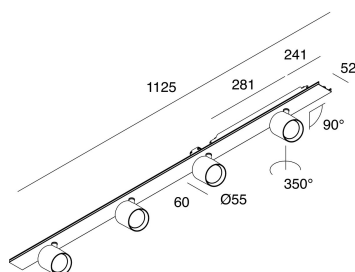

## Features

Use: Indoor  
Type of installation: SUSPENDED  
Emission: DIRECT/INDIRECT  
Optics: SPOT  
Beam: 34°  
Colour: WHITE  
Dimming: PUSH  
Emergency: NO  
L: 1125mm  
A: Ø63mm  
H: 65mm  
Made in: ITALY  
Warranty: 5 years  
Weight: 1.8kg

## Tech data

Luminaire input power: 55.7W  
Luminaire luminous flux: 4460lm  
IP: 20  
Insulation class: I  
Supply voltage: 220-240V 50/60Hz  
SELV: Si