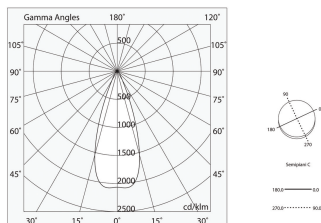

Compliance

CEI EN 60598-1:2015 + A11:2009. IEC 60598-2:2015 2-1

Standards

Photobiological risk: RISK GROUP 1 Certified fixture in RISK GROUP 1 (Low Risk)-The fixture does not pose a hazard due to normal behavioral limitations on exposure - in accordance with CEI EN 62471:2010-01, IEC TR 62778:2014.

CAM edilizia: The product complies with the requirements for public buildings, ministerial decree of 23rd June 2022 n.256.

[View more product info](#)

Novalux S.r.l. via Marzabotto, 2 40050 Funo di Argelato (BO) Italy
Tel: +39 051 860558 · Fax +39 051 6647859 · Mail: info@novalux.it · VAT number 00536541204 · novalux.com
Company subject to the management and coordination by SLV GmbH

This technical data sheet is owned by Novalux S.r.l., all rights reserved. Novalux S.r.l. reserves the right to make changes without prior notice.