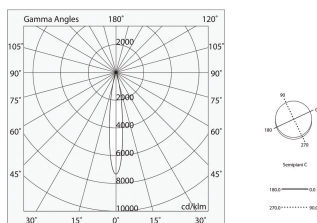

## Features

Use: Indoor  
Type of installation: SUSPENDED  
Emission: DIRECT/INDIRECT  
Optics: SPOT  
Beam: 14°  
Colour: WHITE  
Dimming: ON/OFF  
Emergency: NO  
L: 1125mm  
A: Ø63mm  
H: 65mm  
Made in: ITALY  
Warranty: 5 years  
Weight: 1.8kg