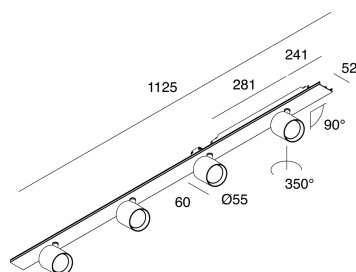

## Features

Use: Indoor  
Type of installation: SUSPENDED  
Emission: DIRECT/INDIRECT  
Optics: SPOT  
Beam: 14°  
Colour: WHITE  
Dimming: ON/OFF  
Emergency: NO  
L: 1125mm  
A: Ø63mm  
H: 65mm  
Made in: ITALY  
Warranty: 5 years  
Weight: 1.8kg