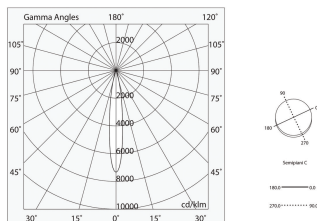

Compliance

CEI EN 60598-1:2015 + A11:2009. IEC 60598-2:2015 2-1

Standards

Photobiological risk: RISK GROUP 1 Certified fixture in RISK GROUP 1 (Low Risk)-The fixture does not pose a hazard due to normal behavioral limitations on exposure - in accordance with CEI EN 62471:2010-01, IEC TR 62778:2014.

CAM edilizia: The product complies with the requirements for public buildings, ministerial decree of 23rd June 2022 n.256.

[View more product info](#)

Novalux S.r.l. via Marzabotto, 2 40050 Funo di Argelato (BO) Italy
Tel: +39 051 860558 · Fax +39 051 6647859 · Mail: info@novalux.it · VAT number 00536541204 · novalux.com
Company subject to the management and coordination by SLV GmbH

This technical data sheet is owned by Novalux S.r.l., all rights reserved. Novalux S.r.l. reserves the right to make changes without prior notice.