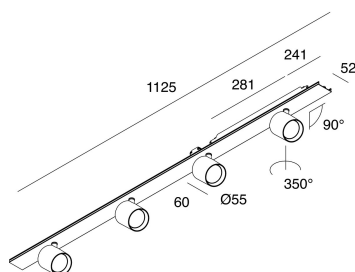

## Features

Use: Indoor  
Type of installation: SUSPENDED  
Emission: DIRECT/INDIRECT  
Optics: SPOT  
Beam: 14°  
Colour: BLACK  
Dimming: PUSH  
Emergency: NO  
L: 1125mm  
A: Ø63mm  
H: 65mm  
Made in: ITALY  
Warranty: 5 years  
Weight: 1.8kg

## Tech data

Luminaire input power: 55.7W  
Luminaire luminous flux: 4664lm  
IP: 20  
Insulation class: I  
Supply voltage: 220-240V 50/60Hz  
SELV: Si