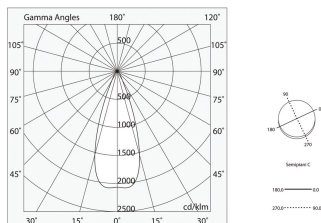

## Features

Use: Indoor  
Type of installation: SUSPENDED  
Emission: DIRECT/INDIRECT  
Optics: SPOT  
Beam: 34°  
Colour: BLACK  
Dimming: ON/OFF  
Emergency: NO  
L: 1125mm  
A: Ø63mm  
H: 65mm  
Made in: ITALY  
Warranty: 5 years  
Weight: 1.8kg