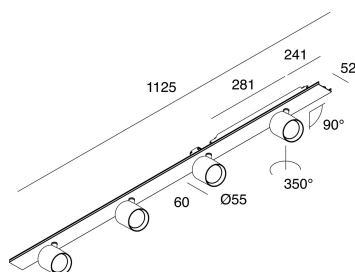

## Features

Use: Indoor  
Type of installation: SUSPENDED  
Emission: DIRECT/INDIRECT  
Optics: SPOT  
Beam: 34°  
Colour: BLACK  
Dimming: ON/OFF  
Emergency: NO  
L: 1125mm  
A: Ø63mm  
H: 65mm  
Made in: ITALY  
Warranty: 5 years  
Weight: 1.8kg

## Tech data

Luminaire input power: 55.7W  
Luminaire luminous flux: 4928lm  
IP: 20  
Insulation class: I  
Supply voltage: 220-240V 50/60Hz  
SELV: Si