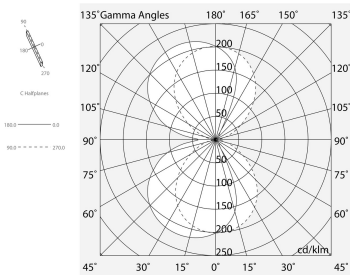

PROFILO T

100323.01

novalux
ITALIAN LIGHTING DESIGN SINCE 1948

Features

Use: Indoor
Type of installation: WALL
Emission: DIRECT/INDIRECT
Optics: OPAL
Colour: WHITE
Dimming: PUSH, DALI
Emergency: NO
L: 1680mm
A: 50mm
H: 110mm
Made in: ITALY
Warranty: 5 years
Weight: 6kg

Tech data

Luminaire input power: 69.5W
Luminaire luminous flux: 8353lm
IP: 40
Insulation class: I
Supply voltage: 220-240V 50/60Hz
SELV: Si

Source

Light source: LED
Source power: 2x32W
Source luminous flux: 9522lm
Colour temperature: 3000K
CRI: >80
Colour tolerance: 3 Step MacAdam
LED lifespan: 50000h L80 B20