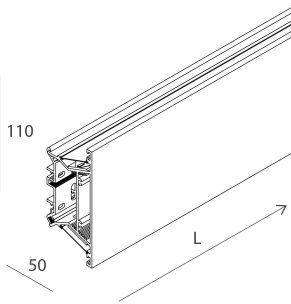

PROFILO T

100323.01

novalux
ITALIAN LIGHTING DESIGN SINCE 1948

Features

Use: Indoor
Type of installation: WALL
Emission: DIRECT/INDIRECT
Optics: OPAL
Colour: WHITE
Dimming: PUSH, DALI
Emergency: NO
L: 1680mm
A: 50mm
H: 110mm
Made in: ITALY
Warranty: 5 years
Weight: 6kg