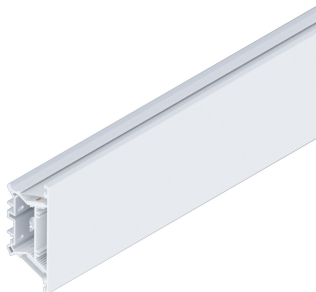

PROFILO T

100329.01

novalux

ITALIAN LIGHTING DESIGN SINCE 1948

Features

Use: Indoor
Type of installation: WALL
Emission: DIRECT/INDIRECT
Optics: OPAL
Colour: WHITE
L: 2000mm
A: 50mm
H: 110mm
Made in: ITALY
Warranty: 5 years
Weight: 7.4kg