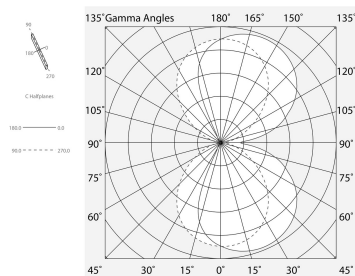

Tech data

IP: 40

[View more product info](#)

Novalux S.r.l. via Marzabotto, 2 40050 Funo di Argelato (BO) Italy
Tel: +39 051 860558 · Fax +39 051 6647859 · Mail: info@novalux.it · VAT number 00536541204 · novalux.com
Company subject to the management and coordination by SLV GmbH

This technical data sheet is owned by Novalux S.r.l., all rights reserved. Novalux S.r.l. reserves the right to make changes without prior notice.