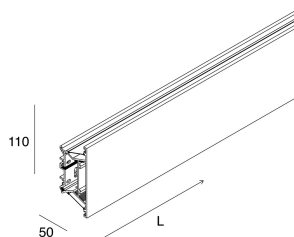

Tech data

IP: 40

[View more product info](#)

Novalux S.r.l. via Marzabotto, 2 40050 Funo di Argelato (BO) Italy
Tel: +39 051 860558 · Fax +39 051 6647859 · Mail: info@novalux.it · VAT number 00536541204 · novalux.com
Company subject to the management and coordination by SLV GmbH

This technical data sheet is owned by Novalux S.r.l., all rights reserved. Novalux S.r.l. reserves the right to make changes without prior notice.