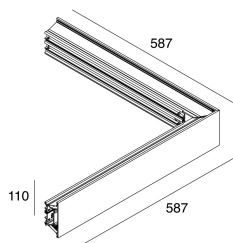

PROFILO T

100354.01

novalux
ITALIAN LIGHTING DESIGN SINCE 1948

Features

Use: Indoor
Type of installation: WALL
Emission: DIRECT/INDIRECT
Optics: OPAL
Colour: WHITE
Dimming: ON/OFF
Emergency: NO
L: 587x587mm
A: 50mm
H: 110mm
Made in: ITALY
Warranty: 5 years
Weight: 2.13kg