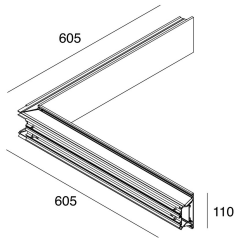

PROFILO T

100356.01

novalux
ITALIAN LIGHTING DESIGN SINCE 1948

Features

Use: Indoor
Type of installation: WALL
Emission: DIRECT/INDIRECT
Optics: OPAL
Colour: WHITE
Dimming: PUSH, DALI
Emergency: NO
L: 605x605mm
A: 50mm
H: 110mm
Made in: ITALY
Warranty: 5 years
Weight: 2.13kg