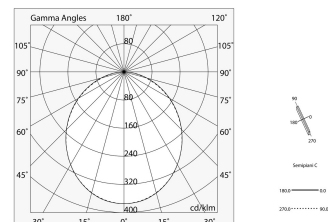

LUCKY EVO

100585.02 + 100558.99

novalux

ITALIAN LIGHTING DESIGN SINCE 1948

Features

Use: Indoor
Type of installation: WALL, RECESSED INTO PLASTERBOARD, SUSPENDED, CEILING MOUNTED, TRACK
Emission: DIRECT
Optics: OPAL
Colour: BLACK
Dimming: ON/OFF
Emergency: NO
L: 2249mm
A: 52mm
H: 80mm
Made in: ITALY
Warranty: 5 years
Weight: 5.5kg

Tech data

Luminaire input power: 57.6W
Luminaire luminous flux: 4155lm
IP: 40
Insulation class: I
Supply voltage: 220-240V 50/60Hz
SELV: Si

Source

Light source: LED
Source power: 50W
Source luminous flux: 7499lm
Colour temperature: 3000K
CRI: >80
Colour tolerance: 3 Step MacAdam
LED lifespan: 50000h L80 B20

Compliance

CEI EN 60598-1:2015 + A11:2009. IEC 60598-2:2015 2-1, 2-2

Standards

Photobiological risk: RISK GROUP 0 Certified fixture in EXEMPT GROUP, in accordance with CEI EN 62471:2010-01, IEC TR 62778:2014.

[View more product info](#)

Novalux S.r.l. via Marzabotto, 2 40050 Funo di Argelato (BO) Italy
Tel: +39 051 860558 · Fax +39 051 6647859 · Mail: info@novalux.it · VAT number 00536541204 · novalux.com
Company subject to the management and coordination by SLV GmbH

This technical data sheet is owned by Novalux S.r.l., all rights reserved. Novalux S.r.l. reserves the right to make changes without prior notice.