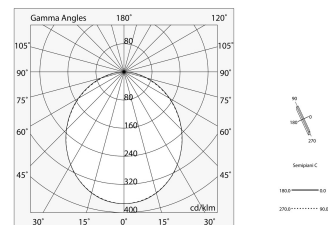

LUCKY EVO

100590.02 + 100559.99

novalux

ITALIAN LIGHTING DESIGN SINCE 1948

Features

Use: Indoor
Type of installation: WALL, RECESSED INTO PLASTERBOARD, SUSPENDED, CEILING MOUNTED, TRACK
Emission: DIRECT
Optics: OPAL
Colour: BLACK
Dimming: ON/OFF
Emergency: NO
L: 2530mm
A: 52mm
H: 80mm
Made in: ITALY
Warranty: 5 years
Weight: 6.0kg

Tech data

Luminaire input power: 61.9W
Luminaire luminous flux: 4898lm
IP: 40
Insulation class: I
Supply voltage: 220-240V 50/60Hz
SELV: Si

Source

Light source: LED
Source power: 57W
Source luminous flux: 8744lm
Colour temperature: 4000K
CRI: >80
Colour tolerance: 3 Step MacAdam
LED lifespan: 50000h L80 B20

Compliance

CEI EN 60598-1:2015 + A11:2009. IEC 60598-2:2015 2-1, 2-2

Standards

Photobiological risk: RISK GROUP 0 Certified fixture in EXEMPT GROUP, in accordance with CEI EN 62471:2010-01, IEC TR 62778:2014.

[View more product info](#)

Novalux S.r.l. via Marzabotto, 2 40050 Funo di Argelato (BO) Italy
Tel: +39 051 860558 · Fax +39 051 6647859 · Mail: info@novalux.it · VAT number 00536541204 · novalux.com
Company subject to the management and coordination by SLV GmbH

This technical data sheet is owned by Novalux S.r.l., all rights reserved. Novalux S.r.l. reserves the right to make changes without prior notice.