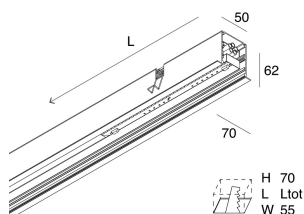

LUCKY EVO C

100605.01 + 100250.99

novalux

ITALIAN LIGHTING DESIGN SINCE 1948

Features

Use: Indoor
Type of installation: RECESSED INTO BRICKWORK, RECESSED INTO PLASTERBOARD
Emission: DIRECT
Optics: OPAL
Colour: WHITE
Dimming: ON/OFF
Emergency: NO
L: 1406mm
A: 70mm
H: 62mm
Made in: ITALY
Warranty: 5 years
Weight: 3.6kg