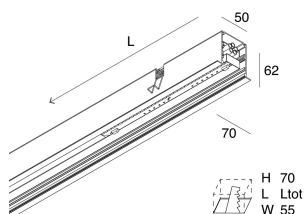

## Features

Use: Indoor  
Type of installation: RECESSED INTO BRICKWORK, RECESSED INTO PLASTERBOARD  
Emission: DIRECT  
Optics: OPAL  
Colour: WHITE  
Dimming: ON/OFF  
Emergency: NO  
L: 1406mm  
A: 70mm  
H: 62mm  
Made in: ITALY  
Warranty: 5 years  
Weight: 3.6kg