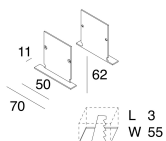

LUCKY EVO C

100606.01 + 100250.99

novalux
ITALIAN LIGHTING DESIGN SINCE 1948

COMPLETION ACCESSORIES

LUCKY EVO C: COPPIA TESTATE BIANCHE

100650.01