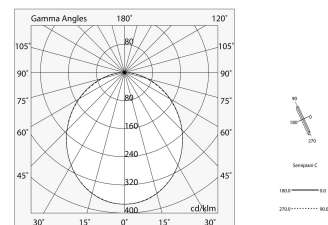

LUCKY EVO C

100606.01 + 100250.99

novalux

ITALIAN LIGHTING DESIGN SINCE 1948

Features

Use: Indoor
Type of installation: RECESSED INTO BRICKWORK, RECESSED INTO PLASTERBOARD
Emission: DIRECT
Optics: OPAL
Colour: WHITE
Dimming: ON/OFF
Emergency: NO
L: 1406mm
A: 70mm
H: 62mm
Made in: ITALY
Warranty: 5 years
Weight: 3.6kg

Tech data

Luminaire input power: 34.4W
Luminaire luminous flux: 2721lm
IP: 40
Insulation class: I
Supply voltage: 220-240V 50/60Hz
SELV: Si

Source

Light source: LED
Source power: 32W
Source luminous flux: 4857lm
Colour temperature: 4000K
CRI: >80
Colour tolerance: 3 Step MacAdam
LED lifespan: 50000h L80 B20

Compliance

CEI EN 60598-1:2015 + A11:2009. IEC 60598-2:2015 2-1, 2-2

Standards

Photobiological risk: RISK GROUP 0 Certified fixture in EXEMPT GROUP, in accordance with CEI EN 62471:2010-01, IEC TR 62778:2014.

[View more product info](#)

Novalux S.r.l. via Marzabotto, 2 40050 Funo di Argelato (BO) Italy
Tel: +39 051 860558 · Fax +39 051 6647859 · Mail: info@novalux.it · VAT number 00536541204 · novalux.com
Company subject to the management and coordination by SLV GmbH

This technical data sheet is owned by Novalux S.r.l., all rights reserved. Novalux S.r.l. reserves the right to make changes without prior notice.