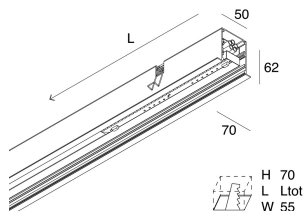

Novalux S.r.l. via Marzabotto, 2 40050 Funo di Argelato (BO) Italy
Tel: +39 051 860558 · Fax +39 051 6647859 · Mail: info@novalux.it · VAT number 00536541204 · novalux.com
Company subject to the management and coordination by SLV GmbH

This technical data sheet is owned by Novalux S.r.l., all rights reserved. Novalux S.r.l. reserves the right to make changes without prior notice.