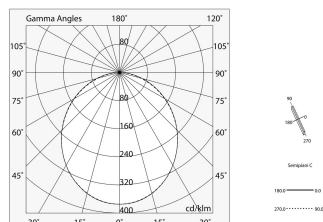

Novalux S.r.l. via Marzabotto, 2 40050 Funo di Argelato (BO) Italy
Tel: +39 051 860558 · Fax +39 051 6647859 · Mail: info@novalux.it · VAT number 00536541204 · novalux.com
Company subject to the management and coordination by SLV GmbH

This technical data sheet is owned by Novalux S.r.l., all rights reserved. Novalux S.r.l. reserves the right to make changes without prior notice.