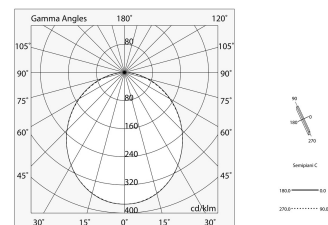

LUCKY EVO C

100615.01 + 100250.99

novalux
ITALIAN LIGHTING DESIGN SINCE 1948

Features

Use: Indoor
Type of installation: RECESSED INTO BRICKWORK, RECESSED INTO PLASTERBOARD
Emission: DIRECT
Optics: OPAL
Colour: WHITE
Dimming: PUSH, DALI
Emergency: NO
L: 1406mm
A: 70mm
H: 62mm
Made in: ITALY
Warranty: 5 years
Weight: 3.6kg

Tech data

Luminaire input power: 34.4W
Luminaire luminous flux: 2597lm
IP: 40
Insulation class: I
Supply voltage: 220-240V 50/60Hz
SELV: Si

Source

Light source: LED
Source power: 32W
Source luminous flux: 4686lm
Colour temperature: 3000K
CRI: >80
Colour tolerance: 3 Step MacAdam
LED lifespan: 50000h L80 B20

Compliance

CEI EN 60598-1:2015 + A11:2009. IEC 60598-2:2015 2-1, 2-2

Standards

Photobiological risk: RISK GROUP 0 Certified fixture in EXEMPT GROUP, in accordance with CEI EN 62471:2010-01, IEC TR 62778:2014.

[View more product info](#)

Novalux S.r.l. via Marzabotto, 2 40050 Funo di Argelato (BO) Italy
Tel: +39 051 860558 · Fax +39 051 6647859 · Mail: info@novalux.it · VAT number 00536541204 · novalux.com
Company subject to the management and coordination by SLV GmbH

This technical data sheet is owned by Novalux S.r.l., all rights reserved. Novalux S.r.l. reserves the right to make changes without prior notice.