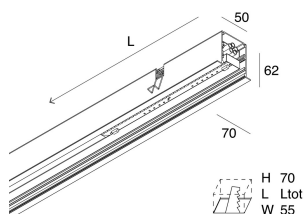

LUCKY EVO C

100615.01 + 100250.99

novalux
ITALIAN LIGHTING DESIGN SINCE 1948

Features

Use: Indoor
Type of installation: RECESSED INTO BRICKWORK, RECESSED INTO PLASTERBOARD
Emission: DIRECT
Optics: OPAL
Colour: WHITE
Dimming: PUSH, DALI
Emergency: NO
L: 1406mm
A: 70mm
H: 62mm
Made in: ITALY
Warranty: 5 years
Weight: 3.6kg