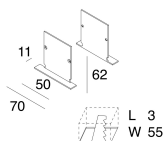

LUCKY EVO C

100615.01 + 100250.99

novalux
ITALIAN LIGHTING DESIGN SINCE 1948

COMPLETION ACCESSORIES

LUCKY EVO C: COPPIA TESTATE BIANCHE

100650.01