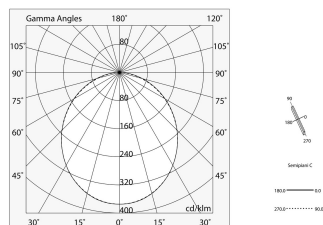

Novalux S.r.l. via Marzabotto, 2 40050 Funo di Argelato (BO) Italy
Tel: +39 051 860558 · Fax +39 051 6647859 · Mail: info@novalux.it · VAT number 00536541204 · novalux.com
Company subject to the management and coordination by SLV GmbH

This technical data sheet is owned by Novalux S.r.l., all rights reserved. Novalux S.r.l. reserves the right to make changes without prior notice.