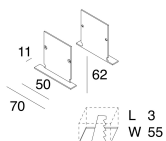

LUCKY EVO C

100621.01 + 100250.99

novalux
ITALIAN LIGHTING DESIGN SINCE 1948

COMPLETION ACCESSORIES

LUCKY EVO C: COPPIA TESTATE BIANCHE

100650.01