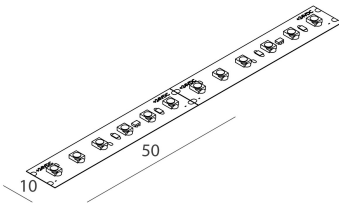

# STRIP LED

100910.99

**novalux**  
ITALIAN LIGHTING DESIGN SINCE 1948

SMD 2835 (120 LED/m)  
Biadesivo - sezionabile ogni 50mm (6 LED)  
Bladhesive - cuttable every 50mm (6 LED)

## Features

Use: Indoor  
Dimming: WITH ACCESSORY  
Emergency: WITH ACCESSORY  
L: 20000mm  
A: 10mm  
Warranty: 5 years  
Weight: 0.155kg