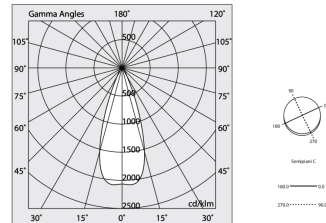

P-30 STRIP LED

1058B7.21

novalux
ITALIAN LIGHTING DESIGN SINCE 1948

Features

Use: Indoor
Type of installation: RECESSED INTO PLASTERBOARD, SUSPENDED, CEILING MOUNTED
Emission: ADJUSTABLE
Optics: SPOT
Beam: 34°
Colour: CAPPUCCINO
Dimming: ON/OFF
Emergency: NO
L: 800mm
A: 31mm
Made in: ITALY
Warranty: 5 years

Tech data

Luminaire input power: 14.9W
Luminaire luminous flux: 864lm
IP: 20
Insulation class: I
Supply voltage: 220-240V 50/60Hz
SELV: Si

Source

Light source: LED
Source power: 9W
Source luminous flux: 974lm
Colour temperature: 2700K
CRI: >90
Colour tolerance: 2 Step MacAdam
LED lifespan: 50000h L80 B20