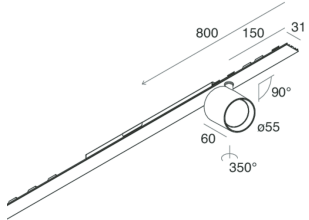

P-30 STRIP LED

1058B7.21

novalux
ITALIAN LIGHTING DESIGN SINCE 1948

Features

Use: Indoor
Type of installation: RECESSED INTO PLASTERBOARD, SUSPENDED, CEILING MOUNTED
Emission: ADJUSTABLE
Optics: SPOT
Beam: 34°
Colour: CAPPUCCINO
Dimming: ON/OFF
Emergency: NO
L: 800mm
A: 31mm
Made in: ITALY
Warranty: 5 years

Tech data

Luminaire input power: 14.9W
Luminaire luminous flux: 864lm
IP: 20
Insulation class: I
Supply voltage: 220-240V 50/60Hz
SELV: Si

Source

Light source: LED
Source power: 9W
Source luminous flux: 974lm
Colour temperature: 2700K
CRI: >90
Colour tolerance: 2 Step MacAdam
LED lifespan: 50000h L80 B20