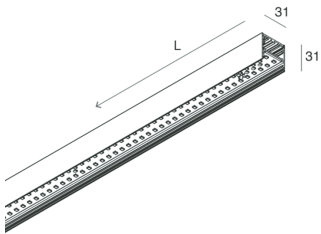

## Features

Use: Indoor  
Type of installation: SUSPENDED, CEILING MOUNTED  
Emission: DIRECT  
Optics: OPAL  
Colour: CAFFE  
Dimming: ON/OFF  
Emergency: NO  
L: 2400mm  
A: 31mm  
H: 31mm  
Made in: ITALY  
Warranty: 5 years