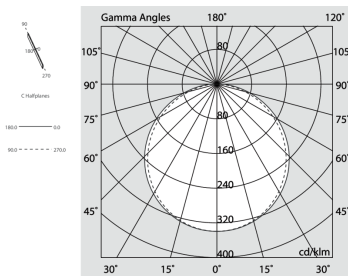

P-30 PCB

105893.20

novalux
ITALIAN LIGHTING DESIGN SINCE 1948

Features

Use: Indoor
Type of installation: SUSPENDED, CEILING MOUNTED
Emission: DIRECT
Optics: OPAL
Colour: CAFFE
Dimming: ON/OFF
Emergency: NO
L: 2400mm
A: 31mm
H: 31mm
Made in: ITALY
Warranty: 5 years

Tech data

Luminaire input power: 28W
Luminaire luminous flux: 2221lm
IP: 40
Insulation class: I
No. of driver per product: 1
Supply voltage: 220-240V 50/60Hz
SELV: Si

Source

Light source: LED
Source power: 24W
Source luminous flux: 4184lm
Colour temperature: 2700K
CRI: >90
Colour tolerance: 3 Step MacAdam
LED lifespan: 50000h L80 B20

Compliance

CEI EN 60598-1:2021 + A11:2023, CEI EN 60598-2-1:2022

Standards

Photobiological risk: RISK GROUP 0 Certified fixture in EXEMPT GROUP, in accordance with CEI EN 62471:2010-01, IEC TR 62778:2014.

CAM edilizia: The product complies with the requirements for public buildings, ministerial decree of 23rd June 2022 n.256.

[P-30 PCB: View more product info](#)

Novalux S.r.l. via Marzabotto, 2 40050 Funo di Argelato (BO) Italy
Tel: +39 051 860558 · Fax +39 051 6647859 · Mail: info@novalux.it · VAT number 00536541204 · novalux.com
Company subject to the management and coordination by SLV GmbH

This technical data sheet is owned by Novalux S.r.l., all rights reserved. Novalux S.r.l. reserves the right to make changes without prior notice.
Last update: 19/5/2025, 12:40:41