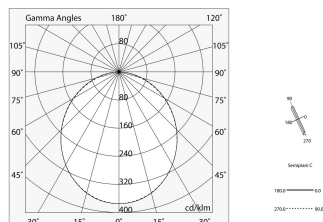

LUCKY MAXI

106212.01 + 106221.99

LUCKY MAXI: LED 72W DALI 4K BIA L=2400 + LUCKY MAXI: DIFF. OPALE PER L2400

novalux
ITALIAN LIGHTING DESIGN SINCE 1948

Features

Use: Indoor
Optics: OPAL
L: 2400mm
A: 93mm
H: 6mm
Made in: ITALY
Warranty: 5 years
Weight: 0.48kg