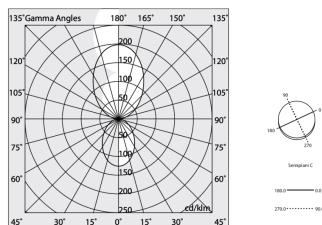

HALOS B

107122.22

novalux
ITALIAN LIGHTING DESIGN SINCE 1948

Features

Use: Indoor
Type of installation: SUSPENDED
Emission: DIRECT/INDIRECT
Optics: OPAL
Colour: GOLD
Dimming: WITH ACCESSORY
Emergency: NO
L: Ø1440mm
A: 40mm
H: 50mm
Made in: ITALY
Warranty: 5 years
Weight: 10.4kg

Tech data

Luminaire input power: 211.4W
Luminaire luminous flux: 14275lm
Direct luminous flux: 5555lm
Indirect luminous flux: 8721lm
IP: 40
Insulation class: III
Supply voltage: MAX 1.8A
UGR: <19
IK: 3
SELV: Si

Source

Light source: LED
Source power: 186W
Source luminous flux: 25506lm
Colour temperature: 2700K
CRI: >90
Colour tolerance: 3 Step MacAdam
LED lifespan: 50000h L80 B20

Compliance

CEI EN 60598-1:2021 + A11:2023, CEI EN 60598-2-1:2022

Standards

Photobiological risk: RISK GROUP 0 Certified fixture in EXEMPT GROUP, in accordance with CEI EN 62471:2010-01, IEC TR 62778:2014.

CAM edilizia: The product complies with the requirements for public buildings, ministerial decree of 23rd June 2022 n.256.

[HALOS B: View more product info](#)

Novalux S.r.l. via Marzabotto, 2 40050 Funo di Argelato (BO) Italy
Tel: +39 051 860558 · Fax +39 051 6647859 · Mail: info@novalux.it · VAT number 00536541204 · novalux.com
Company subject to the management and coordination by SLV GmbH

This technical data sheet is owned by Novalux S.r.l., all rights reserved. Novalux S.r.l. reserves the right to make changes without prior notice.
Last update: 19/5/2025, 12:42:54