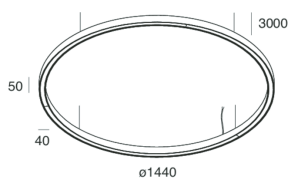

HALOS B

107122.22

novalux
ITALIAN LIGHTING DESIGN SINCE 1948

Features

Use: Indoor
Type of installation: SUSPENDED
Emission: DIRECT/INDIRECT
Optics: OPAL
Colour: GOLD
Dimming: WITH ACCESSORY
Emergency: NO
L: Ø1440mm
A: 40mm
H: 50mm
Made in: ITALY
Warranty: 5 years
Weight: 10.4kg

Tech data

Luminaire input power: 211.4W
Luminaire luminous flux: 14275lm
Direct luminous flux: 5555lm
Indirect luminous flux: 8721lm
IP: 40
Insulation class: III
Supply voltage: MAX 1.8A
UGR: <19
IK: 3
SELV: Si