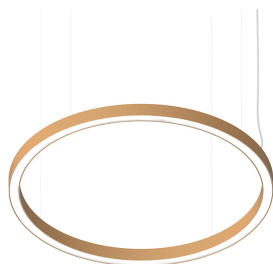

HALOS B

107122.22

novalux
ITALIAN LIGHTING DESIGN SINCE 1948

Features

Use: Indoor
Type of installation: SUSPENDED
Emission: DIRECT/INDIRECT
Optics: OPAL
Colour: GOLD
Dimming: WITH ACCESSORY
Emergency: NO
L: Ø1440mm
A: 40mm
H: 50mm
Made in: ITALY
Warranty: 5 years
Weight: 10.4kg