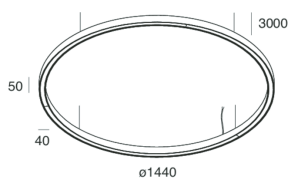

## Features

Use: Indoor  
Type of installation: SUSPENDED  
Emission: DIRECT/INDIRECT  
Optics: OPAL  
Colour: CAPPUCCINO  
Dimming: WITH ACCESSORY  
Emergency: NO  
L: Ø1440mm  
A: 40mm  
H: 50mm  
Made in: ITALY  
Warranty: 5 years  
Weight: 10.4kg

## Tech data

Luminaire input power: 211.4W  
Luminaire luminous flux: 12266lm  
Direct luminous flux: 4773lm  
Indirect luminous flux: 7494lm  
IP: 40  
Insulation class: III  
Supply voltage: MAX 1.8A  
UGR: <19  
IK: 3  
SELV: Si