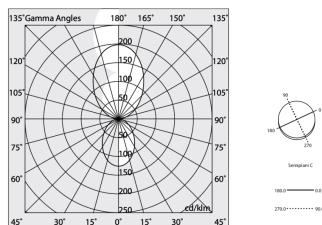

## Features

Use: Indoor  
Type of installation: SUSPENDED  
Emission: DIRECT/INDIRECT  
Optics: OPAL  
Colour: CAPPUCCINO  
Dimming: WITH ACCESSORY  
Emergency: NO  
L: Ø1440mm  
A: 40mm  
H: 50mm  
Made in: ITALY  
Warranty: 5 years  
Weight: 10.4kg

## Tech data

Luminaire input power: 211.4W  
Luminaire luminous flux: 12266lm  
Direct luminous flux: 4773lm  
Indirect luminous flux: 7494lm  
IP: 40  
Insulation class: III  
Supply voltage: MAX 1.8A  
UGR: <19  
IK: 3  
SELV: Si