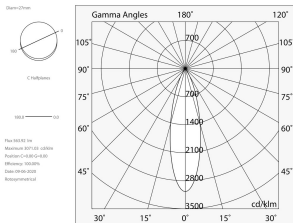

FORTY8 TRACK

108527.02

novalux
ITALIAN LIGHTING DESIGN SINCE 1948

Features

Use: Indoor
Type of installation: TRACK
Emission: DIRECT
Optics: SPOT
Beam: 35°
Colour: BLACK
Dimming: DALI
Emergency: NO
H: 400mm
ø: Ø26
Warranty: 5 years
Weight: 0.33kg

Tech data

Luminaire input power: 9W
Luminaire luminous flux: 518lm
IP: 20
Insulation class: III
No. of driver per product: 1
Supply voltage: 48 Vdc
SELV: Si

Source

Light source: LED
Source power: 7W
Colour temperature: 4000K
CRI: >90
Colour tolerance: 3 Step MacAdam
LED lifespan: 30000h L70 B20

Compliance

CEI EN 60598-1:2021 + A11:2023, CEI EN 60598-2-1:2022

Standards

Photobiological risk: RISK GROUP 1 Certified fixture in RISK GROUP 1 (Low Risk)-The fixture does not pose a hazard due to normal behavioral limitations on exposure - in accordance with CEI EN 62471:2010-01, IEC TR 62778:2014.

[View more product info](#)

Novalux S.r.l. via Marzabotto, 2 40050 Funo di Argelato (BO) Italy
Tel: +39 051 860558 · Fax +39 051 6647859 · Mail: info@novalux.it · VAT number 00536541204 · novalux.com
Company subject to the management and coordination by SLV GmbH

This technical data sheet is owned by Novalux S.r.l., all rights reserved. Novalux S.r.l. reserves the right to make changes without prior notice.
Last update: 14/11/2024, 18:23:40