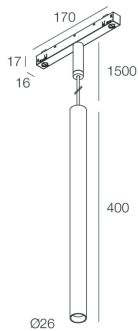

FORTY8 TRACK

108527.02

novalux
ITALIAN LIGHTING DESIGN SINCE 1948

Features

Use: Indoor
Type of installation: TRACK
Emission: DIRECT
Optics: SPOT
Beam: 35°
Colour: BLACK
Dimming: DALI
Emergency: NO
H: 400mm
ø: Ø26
Warranty: 5 years
Weight: 0.33kg

Tech data

Luminaire input power: 9W
Luminaire luminous flux: 518lm
IP: 20
Insulation class: III
No. of driver per product: 1
Supply voltage: 48 Vdc
SELV: Si

Source

Light source: LED
Source power: 7W
Colour temperature: 4000K
CRI: >90
Colour tolerance: 3 Step MacAdam
LED lifespan: 30000h L70 B20