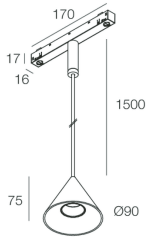

Novalux S.r.l. via Marzabotto, 2 40050 Funo di Argelato (BO) Italy
Tel: +39 051 860558 · Fax +39 051 6647859 · Mail: info@novalux.it · VAT number 00536541204 · novalux.com
Company subject to the management and coordination by SLV GmbH

This technical data sheet is owned by Novalux S.r.l., all rights reserved. Novalux S.r.l. reserves the right to make changes without prior notice.
Last update: 14/11/2024, 18:23:41