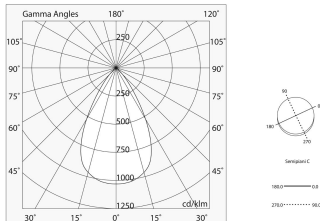

FORTY8 TRACK

108533.02

novalux
ITALIAN LIGHTING DESIGN SINCE 1948

Features

Use: Indoor
Type of installation: TRACK
Emission: DIRECT
Optics: SPOT
Beam: 50°
Colour: BLACK
Dimming: DALI
Emergency: NO
H: 78mm
ø: Ø90
Warranty: 5 years
Weight: 0.36kg

Tech data

Luminaire input power: 9W
Luminaire luminous flux: 464lm
IP: 20
Insulation class: III
No. of driver per product: 1
Supply voltage: 48 Vdc
SELV: Si

Source

Light source: LED
Source power: 7W
Colour temperature: 3000K
CRI: >90
Colour tolerance: 3 Step MacAdam
LED lifespan: 30000h L70 B20

Compliance

CEI EN 60598-1:2021 + A11:2023, CEI EN 60598-2-1:2022

Standards

Photobiological risk: RISK GROUP 1 Certified fixture in RISK GROUP 1 (Low Risk)-The fixture does not pose a hazard due to normal behavioral limitations on exposure - in accordance with CEI EN 62471:2010-01, IEC TR 62778:2014.

[View more product info](#)

Novalux S.r.l. via Marzabotto, 2 40050 Funo di Argelato (BO) Italy
Tel: +39 051 860558 · Fax +39 051 6647859 · Mail: info@novalux.it · VAT number 00536541204 · novalux.com
Company subject to the management and coordination by SLV GmbH

This technical data sheet is owned by Novalux S.r.l., all rights reserved. Novalux S.r.l. reserves the right to make changes without prior notice.
Last update: 14/11/2024, 18:23:41