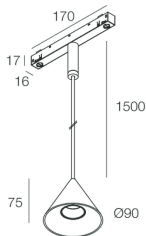

Novalux S.r.l. via Marzabotto, 2 40050 Funo di Argelato (BO) Italy
Tel: +39 051 860558 · Fax +39 051 6647859 · Mail: info@novalux.it · VAT number 00536541204 · novalux.com
Company subject to the management and coordination by SLV GmbH

This technical data sheet is owned by Novalux S.r.l., all rights reserved. Novalux S.r.l. reserves the right to make changes without prior notice.
Last update: 14/11/2024, 18:23:41