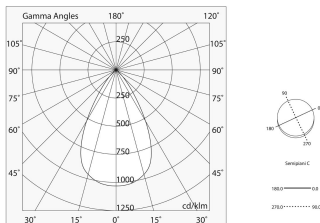

FORTY8 TRACK

108534.01

novalux
ITALIAN LIGHTING DESIGN SINCE 1948

Features

Use: Indoor
Type of installation: TRACK
Emission: DIRECT
Optics: SPOT
Beam: 50°
Colour: WHITE
Dimming: DALI
Emergency: NO
H: 78mm
ø: Ø90
Warranty: 5 years
Weight: 0.36kg

Tech data

Luminaire input power: 9W
Luminaire luminous flux: 554lm
IP: 20
Insulation class: III
No. of driver per product: 1
Supply voltage: 48 Vdc
SELV: Si

Source

Light source: LED
Source power: 7W
Colour temperature: 4000K
CRI: >90
Colour tolerance: 3 Step MacAdam
LED lifespan: 30000h L70 B20

Compliance

CEI EN 60598-1:2021 + A11:2023, CEI EN 60598-2-1:2022

Standards

Photobiological risk: RISK GROUP 1 Certified fixture in RISK GROUP 1 (Low Risk)-The fixture does not pose a hazard due to normal behavioral limitations on exposure - in accordance with CEI EN 62471:2010-01, IEC TR 62778:2014.

[View more product info](#)

Novalux S.r.l. via Marzabotto, 2 40050 Funo di Argelato (BO) Italy
Tel: +39 051 860558 · Fax +39 051 6647859 · Mail: info@novalux.it · VAT number 00536541204 · novalux.com
Company subject to the management and coordination by SLV GmbH

This technical data sheet is owned by Novalux S.r.l., all rights reserved. Novalux S.r.l. reserves the right to make changes without prior notice.
Last update: 14/11/2024, 18:23:41