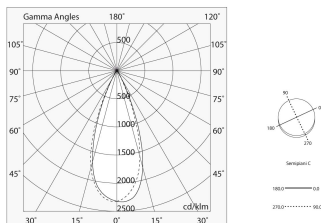

Novalux S.r.l. via Marzabotto, 2 40050 Funo di Argelato (BO) Italy
Tel: +39 051 860558 · Fax +39 051 6647859 · Mail: info@novalux.it · VAT number 00536541204 · novalux.com
Company subject to the management and coordination by SLV GmbH

This technical data sheet is owned by Novalux S.r.l., all rights reserved. Novalux S.r.l. reserves the right to make changes without prior notice.
Last update: 14/11/2024, 18:23:41