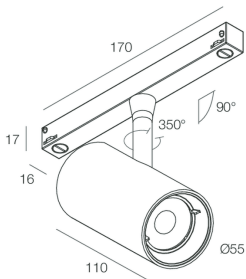

Novalux S.r.l. via Marzabotto, 2 40050 Funo di Argelato (BO) Italy
Tel: +39 051 860558 · Fax +39 051 6647859 · Mail: info@novalux.it · VAT number 00536541204 · novalux.com
Company subject to the management and coordination by SLV GmbH

This technical data sheet is owned by Novalux S.r.l., all rights reserved. Novalux S.r.l. reserves the right to make changes without prior notice.
Last update: 14/11/2024, 18:23:41