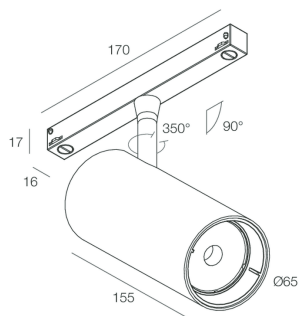

Novalux S.r.l. via Marzabotto, 2 40050 Funo di Argelato (BO) Italy
Tel: +39 051 860558 · Fax +39 051 6647859 · Mail: info@novalux.it · VAT number 00536541204 · novalux.com
Company subject to the management and coordination by SLV GmbH

This technical data sheet is owned by Novalux S.r.l., all rights reserved. Novalux S.r.l. reserves the right to make changes without prior notice.
Last update: 14/11/2024, 18:23:42