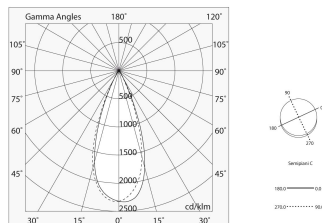

Novalux S.r.l. via Marzabotto, 2 40050 Funo di Argelato (BO) Italy
Tel: +39 051 860558 · Fax +39 051 6647859 · Mail: info@novalux.it · VAT number 00536541204 · novalux.com
Company subject to the management and coordination by SLV GmbH

This technical data sheet is owned by Novalux S.r.l., all rights reserved. Novalux S.r.l. reserves the right to make changes without prior notice.
Last update: 14/11/2024, 18:23:42