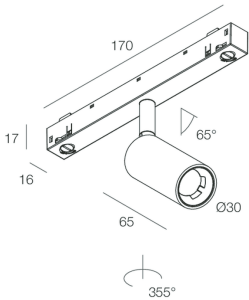

Novalux S.r.l. via Marzabotto, 2 40050 Funo di Argelato (BO) Italy
Tel: +39 051 860558 · Fax +39 051 6647859 · Mail: info@novalux.it · VAT number 00536541204 · novalux.com
Company subject to the management and coordination by SLV GmbH

This technical data sheet is owned by Novalux S.r.l., all rights reserved. Novalux S.r.l. reserves the right to make changes without prior notice.
Last update: 14/11/2024, 18:23:43