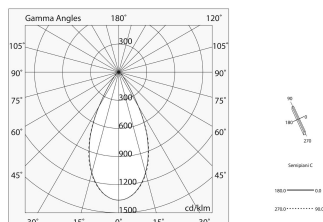

## Features

Use: Indoor  
Optics: MICRO OPTICS  
Colour: WHITE  
L: 244mm  
Weight: 0.02kg

Novalux S.r.l. via Marzabotto, 2 40050 Funo di Argelato (BO) Italy  
Tel: +39 051 860558 · Fax +39 051 6647859 · Mail: info@novalux.it · VAT number 00536541204 · novalux.com  
Company subject to the management and coordination by SLV GmbH