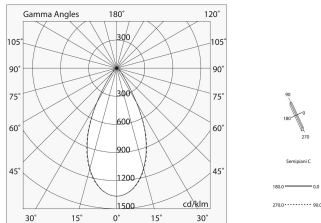

Novalux S.r.l. via Marzabotto, 2 40050 Funo di Argelato (BO) Italy
Tel: +39 051 860558 · Fax +39 051 6647859 · Mail: info@novalux.it · VAT number 00536541204 · novalux.com
Company subject to the management and coordination by SLV GmbH

This technical data sheet is owned by Novalux S.r.l., all rights reserved. Novalux S.r.l. reserves the right to make changes without prior notice.
Last update: 14/11/2024, 18:51:21