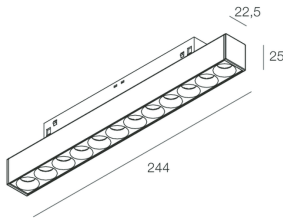

Novalux S.r.l. via Marzabotto, 2 40050 Funo di Argelato (BO) Italy
Tel: +39 051 860558 · Fax +39 051 6647859 · Mail: info@novalux.it · VAT number 00536541204 · novalux.com
Company subject to the management and coordination by SLV GmbH

This technical data sheet is owned by Novalux S.r.l., all rights reserved. Novalux S.r.l. reserves the right to make changes without prior notice.
Last update: 14/11/2024, 18:51:21