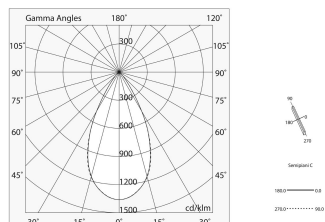

FORTY8 TRACK

108587.02 + 108589.04

MICRO MOD. F8: 25W 4K 724 DALI C90 NE + RIFLETTORE M/O F8: BRUNITO L=724

novalux
ITALIAN LIGHTING DESIGN SINCE 1948

Features

Use: Indoor
Optics: MICRO OPTICS
Colour: SHINY BRUNISH
L: 724mm
Weight: 0.06kg

Tech data

UGR: <19

Novalux S.r.l. via Marzabotto, 2 40050 Funo di Argelato (BO) Italy
Tel: +39 051 860558 · Fax +39 051 6647859 · Mail: info@novalux.it · VAT number 00536541204 · novalux.com
Company subject to the management and coordination by SLV GmbH

This technical data sheet is owned by Novalux S.r.l., all rights reserved. Novalux S.r.l. reserves the right to make changes without prior notice.
Last update: 14/11/2024, 18:51:23