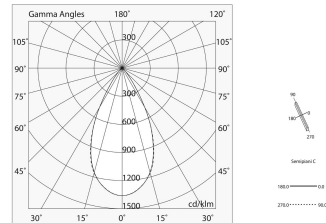

FORTY8 TRACK

108587.02 + 108589.04

MICRO MOD. F8: 25W 4K 724 DALI C90 NE + RIFLETTORE M/O F8: BRUNITO L=724

novalux
ITALIAN LIGHTING DESIGN SINCE 1948

Features

Use: Indoor
Type of installation: TRACK
Emission: DIRECT
Optics: MICRO OPTICS
Beam: 50°
Colour: BLACK
Dimming: DALI
Emergency: NO
L: 724mm
Warranty: 5 years
Weight: 0.47kg

Tech data

Luminaire input power: 30W
Luminaire luminous flux: 2175lm
IP: 20
Insulation class: III
No. of driver per product: 1
Supply voltage: 48 Vdc
UGR: <19
SELV: Si

Source

Light source: LED
Source power: 25W
Colour temperature: 4000K
CRI: >90
Colour tolerance: 3 Step MacAdam
LED lifespan: 30000h L70 B20

Compliance

CEI EN 60598-1:2021 + A11:2023, CEI EN 60598-2-1:2022

Standards

Photobiological risk: RISK GROUP 1 Certified fixture in RISK GROUP 1 (Low Risk)-The fixture does not pose a hazard due to normal behavioral limitations on exposure - in accordance with CEI EN 62471:2010-01, IEC TR 62778:2014.

[View more product info](#)

Novalux S.r.l. via Marzabotto, 2 40050 Funo di Argelato (BO) Italy
Tel: +39 051 860558 · Fax +39 051 6647859 · Mail: info@novalux.it · VAT number 00536541204 · novalux.com
Company subject to the management and coordination by SLV GmbH

This technical data sheet is owned by Novalux S.r.l., all rights reserved. Novalux S.r.l. reserves the right to make changes without prior notice.
Last update: 14/11/2024, 18:51:23