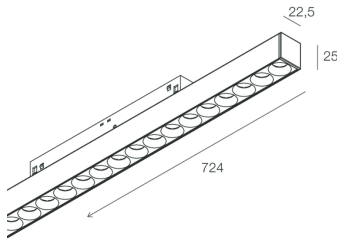

FORTY8 TRACK

108587.02 + 108589.04

MICRO MOD. F8: 25W 4K 724 DALI C90 NE + RIFLETTORE M/O F8: BRUNITO L=724

novalux
ITALIAN LIGHTING DESIGN SINCE 1948

Features

Use: Indoor
Type of installation: TRACK
Emission: DIRECT
Optics: MICRO OPTICS
Beam: 50°
Colour: BLACK
Dimming: DALI
Emergency: NO
L: 724mm
Warranty: 5 years
Weight: 0.47kg