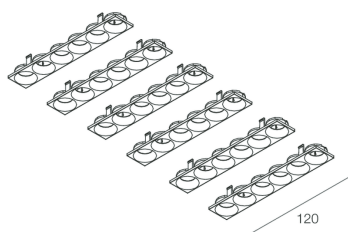

FORTY8 TRACK

108587.02 + 108589.04

MICRO MOD. F8: 25W 4K 724 DALI C90 NE + RIFLETTORE M/O F8: BRUNITO L=724

novalux
ITALIAN LIGHTING DESIGN SINCE 1948

Features

Use: Indoor
Optics: MICRO OPTICS
Colour: SHINY BRUNISH
L: 724mm
Weight: 0.06kg

Tech data

UGR: <19

Novalux S.r.l. via Marzabotto, 2 40050 Funo di Argelato (BO) Italy
Tel: +39 051 860558 · Fax +39 051 6647859 · Mail: info@novalux.it · VAT number 00536541204 · novalux.com
Company subject to the management and coordination by SLV GmbH

This technical data sheet is owned by Novalux S.r.l., all rights reserved. Novalux S.r.l. reserves the right to make changes without prior notice.
Last update: 14/11/2024, 18:51:23