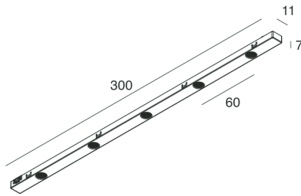

T-48 MINI

108592.02

novalux
ITALIAN LIGHTING DESIGN SINCE 1948

Features

Use: Indoor
Type of installation: TRACK
Emission: DIRECT
Optics: MICRO OPTICS
Beam: 76°
Colour: BLACK
Dimming: DALI
Emergency: NO
L: 300mm
A: 11mm
H: 7mm
Made in: ITALY
Warranty: 5 years
Weight: 0.025kg

Tech data

Luminaire input power: 7W
Luminaire luminous flux: 403lm
IP: 20
Insulation class: III
Supply voltage: 48 Vdc
UGR: <19
SELV: Si

Source

Light source: LED
Source power: 5W
Source luminous flux: 454lm
Colour temperature: 4000K
CRI: >90
Colour tolerance: 3 Step MacAdam
LED lifespan: 50000h L90 B20