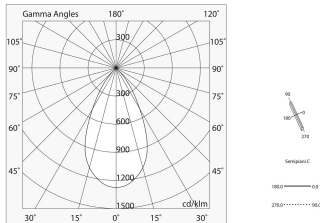

T-48 MINI

108592.02

novalux
ITALIAN LIGHTING DESIGN SINCE 1948

Features

Use: Indoor
Type of installation: TRACK
Emission: DIRECT
Optics: MICRO OPTICS
Beam: 76°
Colour: BLACK
Dimming: DALI
Emergency: NO
L: 300mm
A: 11mm
H: 7mm
Made in: ITALY
Warranty: 5 years
Weight: 0.025kg

Tech data

Luminaire input power: 7W
Luminaire luminous flux: 403lm
IP: 20
Insulation class: III
Supply voltage: 48 Vdc
UGR: <19
SELV: Si

Source

Light source: LED
Source power: 5W
Source luminous flux: 454lm
Colour temperature: 4000K
CRI: >90
Colour tolerance: 3 Step MacAdam
LED lifespan: 50000h L90 B20