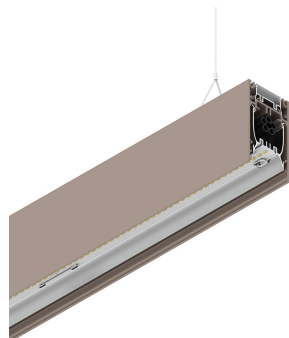

HERO B

108712.21 + 108905.99

HERO B: 91W 3K 2240 CAP + HERO: DIFF. OPALE PER 2240

novalux
ITALIAN LIGHTING DESIGN SINCE 1948

Features

Use: Indoor
Type of installation: SUSPENDED
Emission: DIRECT/INDIRECT
Optics: OPAL
Colour: CAPPUCCINO
Dimming: ON/OFF
Emergency: NO
L: 2240mm
A: 53mm
H: 92mm
Made in: ITALY
Warranty: 5 years
Weight: 8kg

Tech data

Luminaire input power: 105.9W
Luminaire luminous flux: 8835lm
Indirect luminous flux: 4951lm
IP: 40
Insulation class: I
No. of driver per product: 4
Supply voltage: 220-240V 50/60Hz
SELV: Si

Source