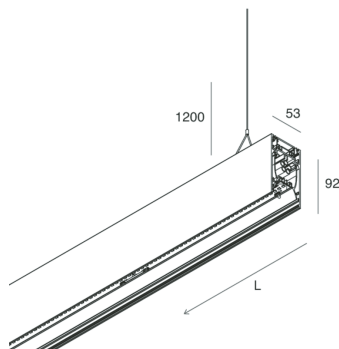

HERO B

108712.21 + 108905.99

HERO B: 91W 3K 2240 CAP + HERO: DIFF. OPALE PER 2240

novalux
ITALIAN LIGHTING DESIGN SINCE 1948

Features

Use: Indoor
Type of installation: SUSPENDED
Emission: DIRECT/INDIRECT
Optics: OPAL
Colour: CAPPUCCINO
Dimming: ON/OFF
Emergency: NO
L: 2240mm
A: 53mm
H: 92mm
Made in: ITALY
Warranty: 5 years
Weight: 8kg