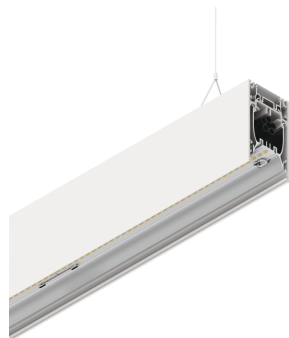

HERO B

108750.01 + 108907.99

HERO B: 113W 3K 2800 DALI BIA + HERO: DIFF. OPALE PER 2800

novalux
ITALIAN LIGHTING DESIGN SINCE 1948

Features

Use: Indoor
Type of installation: SUSPENDED
Emission: DIRECT/INDIRECT
Optics: OPAL
Colour: WHITE
Dimming: DALI
Emergency: NO
L: 2800mm
A: 53mm
H: 92mm
Made in: ITALY
Warranty: 5 years
Weight: 10kg

Tech data

Luminaire input power: 132.5W
Luminaire luminous flux: 11222lm
Indirect luminous flux: 6367lm
IP: 40
Insulation class: I
No. of driver per product: 4
Supply voltage: 220-240V 50/60Hz
SELV: Si