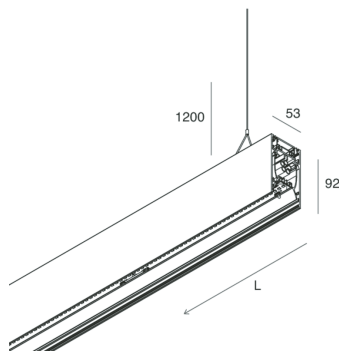

HERO B

108750.01 + 108907.99

HERO B: 113W 3K 2800 DALI BIA + HERO: DIFF. OPALE PER 2800

novalux
ITALIAN LIGHTING DESIGN SINCE 1948

Features

Use: Indoor
Type of installation: SUSPENDED
Emission: DIRECT/INDIRECT
Optics: OPAL
Colour: WHITE
Dimming: DALI
Emergency: NO
L: 2800mm
A: 53mm
H: 92mm
Made in: ITALY
Warranty: 5 years
Weight: 10kg

Tech data

Luminaire input power: 132.5W
Luminaire luminous flux: 11222lm
Indirect luminous flux: 6367lm
IP: 40
Insulation class: I
No. of driver per product: 4
Supply voltage: 220-240V 50/60Hz
SELV: Si