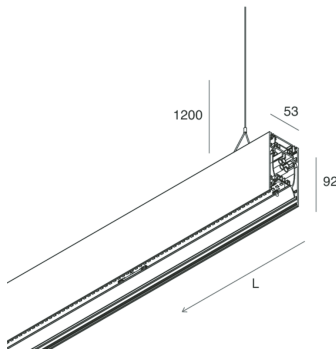

HERO B

108790.02 + 108907.99

HERO B: 113W 4K 2800 PUSH NE + HERO: DIFF. OPALE PER 2800

novalux
ITALIAN LIGHTING DESIGN SINCE 1948

Features

Use: Indoor
Type of installation: SUSPENDED
Emission: DIRECT/INDIRECT
Optics: OPAL
Colour: BLACK
Dimming: PUSH
Emergency: NO
L: 2800mm
A: 53mm
H: 92mm
Made in: ITALY
Warranty: 5 years
Weight: 10kg

HERO B: 113W 4K 2800 PUSH NE + HERO: DIFF. OPALE PER 2800

novalux
ITALIAN LIGHTING DESIGN SINCE 1948

Features

Use: Indoor
Optics: OPAL
L: 2800mm
A: 48mm
H: 6mm
Made in: ITALY
Warranty: 5 years
Weight: 0.6kg