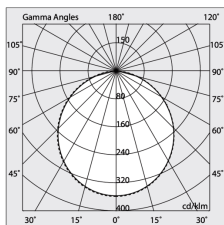

Novalux S.r.l. via Marzabotto, 2 40050 Funo di Argelato (BO) Italy
Tel: +39 051 860558 · Fax +39 051 6647859 · Mail: info@novalux.it · VAT number 00536541204 · novalux.com
Company subject to the management and coordination by SLV GmbH

This technical data sheet is owned by Novalux S.r.l., all rights reserved. Novalux S.r.l. reserves the right to make changes without prior notice.
Last update: 14/11/2024, 19:35:12