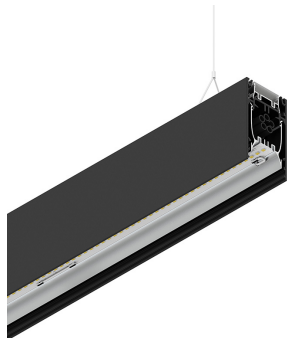

HERO B

108790.02 + 108907.99

HERO B: 113W 4K 2800 PUSH NE + HERO: DIFF. OPALE PER 2800

novalux
ITALIAN LIGHTING DESIGN SINCE 1948

Features

Use: Indoor
Type of installation: SUSPENDED
Emission: DIRECT/INDIRECT
Optics: OPAL
Colour: BLACK
Dimming: PUSH
Emergency: NO
L: 2800mm
A: 53mm
H: 92mm
Made in: ITALY
Warranty: 5 years
Weight: 10kg

Tech data

Luminaire input power: 132.5W
Luminaire luminous flux: 12045lm
Indirect luminous flux: 6678lm
IP: 40
Insulation class: I
No. of driver per product: 4
Supply voltage: 220-240V 50/60Hz
SELV: Si