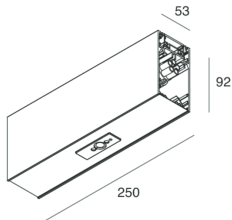

Novalux S.r.l. via Marzabotto, 2 40050 Funo di Argelato (BO) Italy
Tel: +39 051 860558 · Fax +39 051 6647859 · Mail: info@novalux.it · VAT number 00536541204 · novalux.com
Company subject to the management and coordination by SLV GmbH

This technical data sheet is owned by Novalux S.r.l., all rights reserved. Novalux S.r.l. reserves the right to make changes without prior notice.
Last update: 14/11/2024, 18:45:58