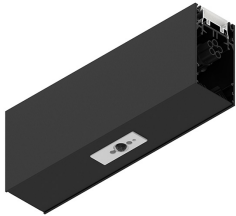

HERO B

1087A9.02

novalux
ITALIAN LIGHTING DESIGN SINCE 1948

Features

Use: Indoor
Type of installation: SUSPENDED
Colour: BLACK
Dimming: DALI
Emergency: NO
L: 250mm
A: 53mm
H: 92mm
Made in: ITALY
Warranty: 5 years