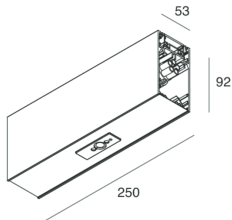

Novalux S.r.l. via Marzabotto, 2 40050 Funo di Argelato (BO) Italy
Tel: +39 051 860558 · Fax +39 051 6647859 · Mail: info@novalux.it · VAT number 00536541204 · novalux.com
Company subject to the management and coordination by SLV GmbH

This technical data sheet is owned by Novalux S.r.l., all rights reserved. Novalux S.r.l. reserves the right to make changes without prior notice.
Last update: 14/11/2024, 18:45:26