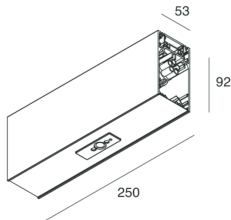

Novalux S.r.l. via Marzabotto, 2 40050 Funo di Argelato (BO) Italy
Tel: +39 051 860558 · Fax +39 051 6647859 · Mail: info@novalux.it · VAT number 00536541204 · novalux.com
Company subject to the management and coordination by SLV GmbH

This technical data sheet is owned by Novalux S.r.l., all rights reserved. Novalux S.r.l. reserves the right to make changes without prior notice.
Last update: 14/11/2024, 18:45:06