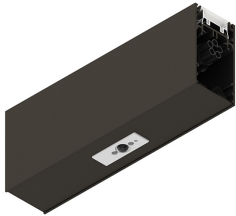

# HERO B

1087A9.20

**novalux**  
ITALIAN LIGHTING DESIGN SINCE 1948

## Features

Use: Indoor  
Type of installation: SUSPENDED  
Colour: CAFFE  
Dimming: DALI  
Emergency: NO  
L: 250mm  
A: 53mm  
H: 92mm  
Made in: ITALY  
Warranty: 5 years