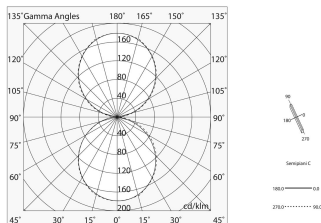

Features

Use: Indoor
Type of installation: WALL
Emission: DIRECT/INDIRECT
Optics: OPAL
Colour: WHITE
Dimming: PUSH, DALI
Emergency: NO
L: 625x625mm
A: 37mm
H: 106mm
Made in: ITALY
Warranty: 5 years

Tech data

Luminaire input power: 50W
Luminaire luminous flux: 3994lm
IP: 40
Insulation class: I
No. of driver per product: 1
Supply voltage: 220-240V 50/60Hz
SELV: Si

Source

Light source: LED
Source power: 2x23W
Source luminous flux: 7312lm
Colour temperature: 3000K
CRI: >90
Colour tolerance: 3 Step MacAdam
LED lifespan: 50000h L80 B20

Compliance

CEI EN 60598-1:2021 + A11:2023, CEI EN 60598-2-1:2022

Standards

Photobiological risk: RISK GROUP 0 Certified fixture in EXEMPT GROUP, in accordance with CEI EN 62471:2010-01, IEC TR 62778:2014.

CAM edilizia: The product complies with the requirements for public buildings, ministerial decree of 23rd June 2022 n.256.

[View more product info](#)