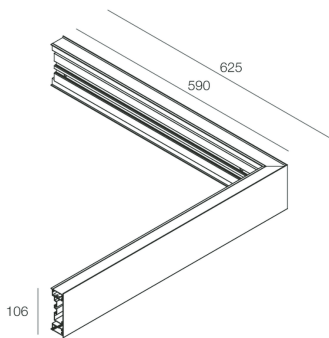

Features

Use: Indoor
Type of installation: WALL
Emission: DIRECT/INDIRECT
Optics: OPAL
Colour: WHITE
Dimming: PUSH, DALI
Emergency: NO
L: 625x625mm
A: 37mm
H: 106mm
Made in: ITALY
Warranty: 5 years

Tech data

Luminaire input power: 50W
Luminaire luminous flux: 3994lm
IP: 40
Insulation class: I
No. of driver per product: 1
Supply voltage: 220-240V 50/60Hz
SELV: Si

Source

Light source: LED
Source power: 2x23W
Source luminous flux: 7312lm
Colour temperature: 3000K
CRI: >90
Colour tolerance: 3 Step MacAdam
LED lifespan: 50000h L80 B20

Compliance

CEI EN 60598-1:2021 + A11:2023, CEI EN 60598-2-1:2022

Standards

Photobiological risk: RISK GROUP 0 Certified fixture in EXEMPT GROUP, in accordance with CEI EN 62471:2010-01, IEC TR 62778:2014.

CAM edilizia: The product complies with the requirements for public buildings, ministerial decree of 23rd June 2022 n.256.

[View more product info](#)