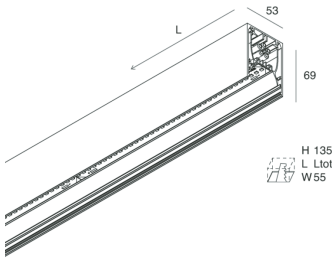

HERO

1086A6.02 + 108927.99

HERO: 65W 3K 2240 DALI NE + HERO: DIFF. OPALE TL PER 2240

novalux
ITALIAN LIGHTING DESIGN SINCE 1948

Features

Use: Indoor
Type of installation: WALL, RECESSED INTO PLASTERBOARD, SUSPENDED, CEILING MOUNTED, TRACK
Emission: DIRECT
Optics: OPAL FULL LIGHT
Colour: BLACK
Dimming: PUSH, DALI
Emergency: NO
L: 2240mm
A: 53mm
H: 69mm
Made in: ITALY
Warranty: 5 years
Weight: 5.6kg