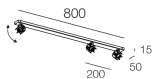

Source

Socket: GU10 (lamp not included)
Source power: MAX 3x 10W LED